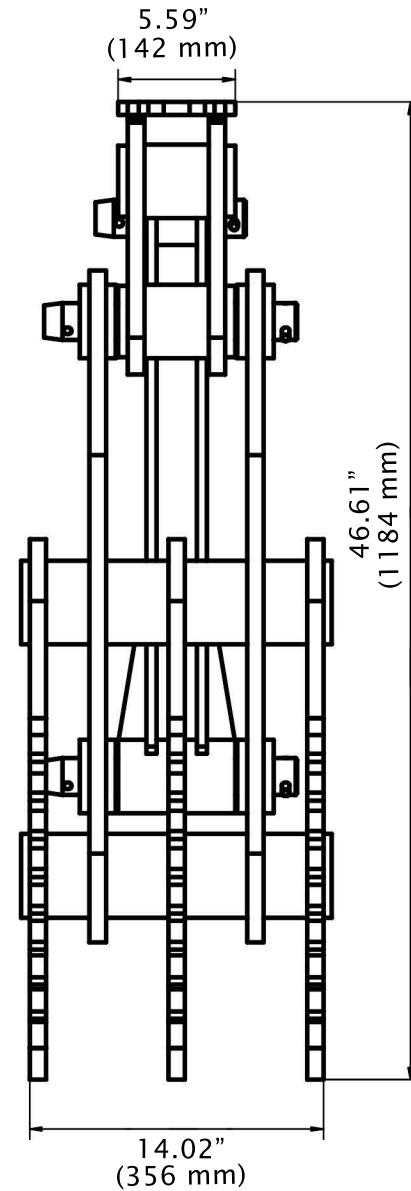

100 Series

Model: 100 Series

Weight: 492 lbs